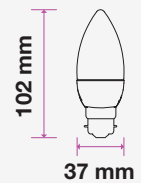

MODEL	WATTS	EQ.WATTS	LUMENS	BASE	SHAPE	BOX QTY.
VT-223	5.5w	40w	470	B22	Candle	192 pcs

SKU: 103 | 3000K WARM WHITE