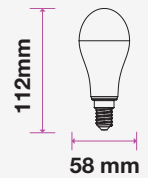

LED PLASTIC BULBS

A58

5 YEAR
WARRANTY*

MODEL	WATTS	EQ.WATTS	LUMENS	BASE	SHAPE	BOX QTY.
VT-269	9w	60w	806	E14	A58	100 pcs

SKU: 114 | 3000K WARM WHITE
SKU: 115 4000K DAY WHITE
SKU: 116 | 6400K WHITE

MODEL	WATTS	EQ.WATTS	LUMENS	BASE	SHAPE	BOX QTY.
VT-209	9w	55w	725	E27	A58	100 pcs

SKU: 156 | 3000K WARM WHITE

MODEL	WATTS	EQ.WATTS	LUMENS	BASE	SHAPE	BOX QTY.
VT-210	9w	60w	806	E27	A58	100 pcs

SKU: 228 | 3000K WARM WHITE
SKU: 229 | 4000K DAY WHITE
SKU: 230 | 6400K WHITE

MODEL	WATTS	EQ.WATTS	LUMENS	BASE	SHAPE	BOX QTY.
VT-211	11w	70w	975	E27	A60	100 pcs

SKU: 177 | 3000K WARM WHITE
SKU: 178 | 4000K DAY WHITE
SKU: 179 | 6400K WHITE