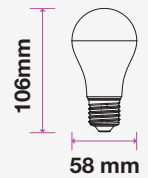

MODEL	WATTS	EQ.WATTS	LUMENS	BASE	SHAPE	BOX QTY.
VT-210	9w	60w	806	E27	A58	100 pcs

SKU: 228 | 3000K WARM WHITE
SKU: 229 | 4000K DAY WHITE
SKU: 230 | 6400K WHITE