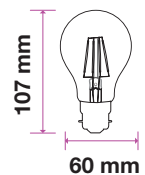

MODEL	WATTS	EQ.WATTS	LUMENS	BASE	SHAPE	BOX QTY.
VT-208	4w	40w	400	B22	A60	96 pcs

SKU: 106 | 3000K WARM WHITE