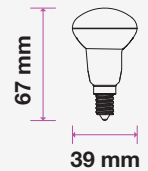

- Available in E14 and E27
- Uses IP-protected Samsung LED chip
- 30,000-hr lifespan
- 120° Beam Angle

**5** YEAR  
**WARRANTY\***

R39

R50

R63

R80

MODEL	WATTS	EQ.WATTS	LUMENS	BASE	SHAPE	BOX QTY.
<b>VT-239</b>	<b>3w</b>	<b>25w</b>	<b>250</b>	<b>E14</b>	<b>R39</b>	<b>200 pcs</b>
SKU: 210	3000K WARM WHITE					
SKU: 211	4000K DAY WHITE					
SKU: 212	6400K WHITE					