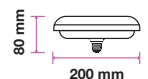

MODEL	WATTS	EQ.WATTS	LUMENS	BASE	SHAPE	BOX QTY.
VT-224	24w	120w	1900	E27	F200	20 pcs
SKU: 216	| 3000K WARM WHITE					
SKU: 217	| 4000K DAY WHITE					
SKU: 218	| 6400K WHITE