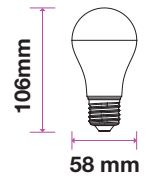

MODEL	WATTS	EQ.WATTS	LUMENS	BASE	SHAPE	BOX QTY.
VT-209	9w	55w	725	E27	A58	100 pcs

SKU: 156 | 3000K WARM WHITE