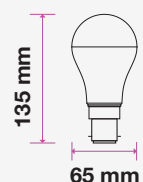

## LED REFLECTOR BULB

We offer an energy-efficient reflectors range of various widths (39mm, 50mm, 63mm, 80mm) for diffused lighting that can serve as track or spotlight in residential, hospitality, or commercial spaces.