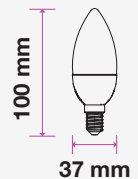

MODEL	WATTS	EQ.WATTS	LUMENS	BASE	SHAPE	BOX QTY.
VT-289	5.5w	40w	470	E27	Candle	200 pcs
SKU: 858 | 3000K WARM WHITE