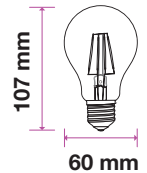

MODEL	WATTS	EQ.WATTS	LUMENS	BASE	SHAPE	BOX QTY.
VT-266	6w	55w	725	E27	A60	50 pcs
SKU: 286 | 2200K WARM WHITE