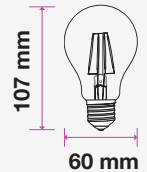

LED AMBER FILAMENT

A60

V-TAC's decorative Amber Filament Lamp range is devised with the latest technology to provide the warm look and feel of conventional filament bulbs.

- 20,000 hrs Lifespan
- 300° Beam Angle
- AC:220-240V,50Hz
- CRI: >80

3 YEAR
WARRANTY*

MODEL	WATTS	EQ.WATTS	LUMENS	BASE	SHAPE	BOX QTY.
VT-214	4w	30w	350	E27	A60	50 pcs
SKU: 282 | 2200K WARM WHITE						

MODEL	WATTS	EQ.WATTS	LUMENS	BASE	SHAPE	BOX QTY.
VT-266	6w	55w	725	E27	A60	50 pcs
SKU: 286 | 2200K WARM WHITE						

MODEL	WATTS	EQ.WATTS	LUMENS	BASE	SHAPE	BOX QTY.
VT-228	4w	35w	350	B22	A60	96 pcs
SKU:107 | 2200K WARM WHITE