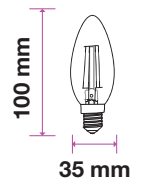

MODEL	WATTS	EQ.WATTS	LUMENS	BASE	SHAPE	BOX QTY.
VT-254	4w	35w	400	E14	Candle	100 pcs

SKU: 272 | 2700K WARM WHITE