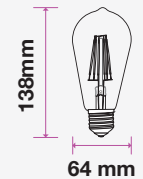

MODEL	WATTS	EQ.WATTS	LUMENS	BASE	SHAPE	BOX QTY.
VT-276	6w	55w	725	E27	ST64	50 pcs

SKU: 290 | 2200K WARM WHITE