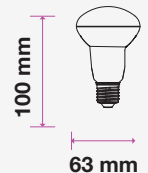

MODEL	WATTS	EQ.WATTS	LUMENS	BASE	SHAPE	BOX QTY.
VT-263	8w	60w	570	E27	R63	200 pcs
SKU: 141	| 3000K WARM WHITE					
SKU: 142	| 4000K DAY WHITE					
SKU: 143	| 6400K WHITE