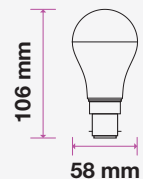

SKU: 103 | 3000K WARM WHITE

MODEL	WATTS	EQ.WATTS	LUMENS	BASE	SHAPE	BOX QTY.
VT-221	5.5w	40w	470	B22	G45	192 pcs

SKU: 104 | 3000K WARM WHITE

LED PLASTIC BULBS  
A58

**5** YEAR  
WARRANTY\*

A58

MODEL	WATTS	EQ.WATTS	LUMENS	BASE	SHAPE	BOX QTY.
VT-229	9w	60w	806	B22	A58	96 pcs
SKU: 101   3000K WARM WHITE SKU:850   4000K DAY WHITE SKU: 851   6400K WHITE						