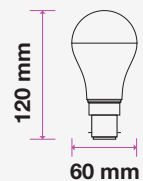

MODEL	WATTS	EQ.WATTS	LUMENS	BASE	SHAPE	BOX QTY.
VT-213	11w	75w	1055	B22	A60	100 pcs

SKU: 271 | 3000K WARM WHITE

SKU:110 | 4000K DAY WHITE

BAYONET