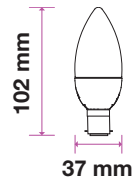

LED CLEAR FILAMENT
Candle | G45 | G95 | G125

3 YEAR
WARRANTY*

MODEL	WATTS	EQ.WATTS	LUMENS	BASE	BOX QTY.
VT-284D	4w	30w	350	B15	100 pcs

SKU: 862 | 3000K WARM WHITE

MODEL	WATTS	EQ.WATTS	LUMENS	BASE	SHAPE	BOX QTY.
VT-244	4w	35w	400	E27	G45	100 pcs

SKU: 280 | 2700K WARM WHITE

MODEL	WATTS	EQ.WATTS	LUMENS	BASE	SHAPE	BOX QTY.
VT-286	6w	60w	806	E27	G95	20 pcs

SKU: 294 | 2700K WARM WHITE

MODEL	WATTS	EQ.WATTS	LUMENS	BASE	SHAPE	BOX QTY.
VT-287	6w	60w	806	E27	G125	20 pcs

SKU: 292 | 2700K WARM WHITE