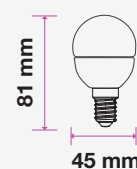

MODEL WATTS EQ.WATTS LUMENS BASE SHAPE BOX QTY.
VT-282 5.5w 40w 470 E14 P45 200 pcs

SKU: 856 | 3000K WARM WHITE