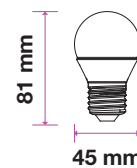

MODEL WATTS EQ.WATTS LUMENS BASE SHAPE BOX QTY.
VT-283 5.5w 40w 470 E27 G45 200 pcs

SKU: 857 | 3000K WARM WHITE