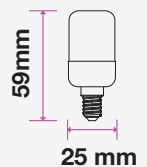

LED PLASTIC BULBS

ST26 | T37

A decorative and efficient range of Candle, G45, P45, lamps for intricate light fittings in wall lamps, chandeliers and table lamps. This new generation of LED plastic bulbs includes our 9w to 18w A58, A65, and A80 lamps which are ideal for general purpose lighting at residential, commercial, and industrial areas.

- **ST26, T37, C37, and G45 shapes available**
- **Uses IP-protected Samsung LED chip**
- **Standard color temperatures**
- **30,000-hr lifespan**
- **200° Beam Angle**
- **AC:220-240V,50Hz**
- **CRI: >80**

5 YEAR
WARRANTY*

MODEL	WATTS	EQ.WATTS	LUMENS	BASE	SHAPE	BOX QTY.
VT-202	2w	20w	180	E14	ST26	400 pcs
SKU: 234 | 3000K WARM WHITE SKU: 235 | 4000K DAY WHITE SKU: 236 | 6400K WHITE						

MODEL	WATTS	EQ.WATTS	LUMENS	BASE	SHAPE	BOX QTY.
VT-248	8w	55w	725	E14	T37	200 pcs
SKU: 267 | 3000K WARM WHITE SKU: 268 | 4000K DAY WHITE SKU: 269 | 6400K WHITE						

MODEL	WATTS	EQ.WATTS	LUMENS	BASE	SHAPE	BOX QTY.
VT-237	8w	55w	725	E27	T37	200 pcs
SKU: 144 | 3000K WARM WHITE SKU: 145 | 4000K DAY WHITE SKU: 146 | 6400K WHITE