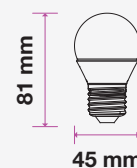

MODEL WATTS EQ.WATTS LUMENS BASE SHAPE BOX QTY.
VT-290 7w 45w 600 E27 G45 200 pcs

SKU: 866 | 3000K WARM WHITE
SKU: 867 | 4000K DAY WHITE
SKU: 868 | 6400K WHITE