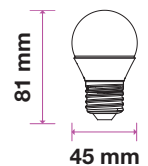

MODEL	WATTS	EQ.WATTS	LUMENS	BASE	SHAPE	BOX QTY.
VT-245	4.5w	40w	470	E27	G45	200 pcs
SKU: 261 | 3000K WARM WHITE SKU: 262 | 4000K DAY WHITE SKU: 263 | 6400K WHITE