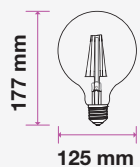

MODEL	WATTS	EQ.WATTS	LUMENS	BASE	SHAPE	BOX QTY.
VT-287	6w	60w	806	E27	G125	20 pcs

SKU: 292 | 2700K WARM WHITE