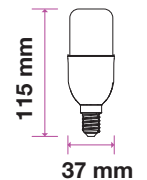

MODEL	WATTS	EQ.WATTS	LUMENS	BASE	SHAPE	BOX QTY.
VT-248	8w	55w	725	E14	T37	200 pcs
SKU: 267 | 3000K WARM WHITE SKU: 268 | 4000K DAY WHITE SKU: 269 | 6400K WHITE