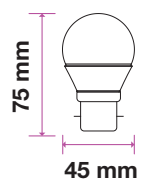

MODEL	WATTS	EQ.WATTS	LUMENS	BASE	SHAPE	BOX QTY.
VT-221	5.5w	40w	470	B22	G45	192 pcs

SKU: 104 | 3000K WARM WHITE