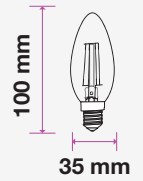

MODEL	WATTS	EQ.WATTS	LUMENS	BASE	SHAPE	BOX QTY.
VT-254D	4w	30w	350	E14	Candle	100 pcs

SKU: 278 | 2700K WARM WHITE