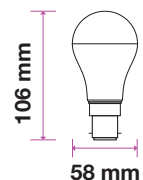

MODEL	WATTS	EQ.WATTS	LUMENS	BASE	SHAPE	BOX QTY.
VT-219	9w	60w	806	B22	A58	100 pcs
SKU: 270 | 3000K WARM WHITE