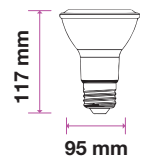

MODEL	WATTS	EQ.WATTS	LUMENS	BASE	SHAPE	BOX QTY.
VT-230	11w	95w	825	E27	PAR30	30 pcs

SKU: 153 | 3000K WARM WHITE
SKU: 154 | 4000K DAY WHITE
SKU: 155 | 6400K WHITE