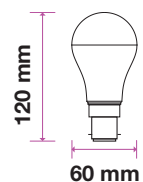

MODEL	WATTS	EQ.WATTS	LUMENS	BASE	SHAPE	BOX QTY.
VT-231	11w	75w	1055	B22	A60	96 pcs

SKU: 102 | 3000K WARM WHITE

SKU: 853 | 6400K WHITE

ALSO AVIALABLE

BAYONET