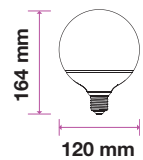

MODEL	WATTS	EQ.WATTS	LUMENS	BASE	SHAPE	BOX QTY.
VT-218	17w	100w	1521	E27	G120	20 pcs
SKU: 225	| 3000K WARM WHITE					
SKU: 226	| 4000K DAY WHITE					
SKU: 227	| 6400K WHITE