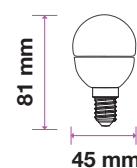

MODEL WATTS EQ.WATTS LUMENS BASE SHAPE BOX QTY.
VT-236 5.5w 40w 470 E14 P45 200 pcs

SKU: 168 | 3000K WARM WHITE
SKU: 169 | 4000K DAY WHITE
SKU: 170 | 6400K WHITE