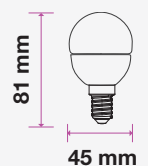

MODEL	WATTS	EQ.WATTS	LUMENS	BASE	SHAPE	BOX QTY.
VT-225	4.5w	40w	470	E14	P45	200 pcs
SKU: 264 | 3000K WARM WHITE SKU: 265 | 4000K DAY WHITE SKU: 266 | 6400K WHITE