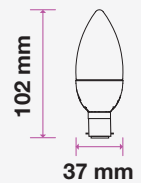

## LED PLASTIC BULBS

Candle | G45

**5** YEAR  
WARRANTY\*

Candle | B15

Candle | B22

G45

MODEL	WATTS	EQ.WATTS	LUMENS	BASE	SHAPE	BOX QTY.
VT-299	5.5w	40w	470	B15	Candle	200 pcs

SKU: 860 | 3000K WARM WHITE