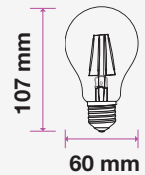

LED CLEAR FILAMENT

A60

V-TAC's decorative and efficient LED filament range also comes in an elegant, clear glass body for a classic vintage design in A60, candle, and globe shapes that can replace 35 to 60-watt traditional filament bulbs.

- Uses IP-protected Samsung LED chip
- 20,000 hrs Lifespan
- 300° Beam Angle
- AC:220-240V,50Hz
- CRI: >80

3 YEAR
WARRANTY*

MODEL	WATTS	EQ.WATTS	LUMENS	BASE	SHAPE	BOX QTY.
VT-256	6w	60w	806	E27	A60	50 pcs

SKU: 287 | 2700K WARM WHITE

MODEL	WATTS	EQ.WATTS	LUMENS	BASE	SHAPE	BOX QTY.
VT-208	4w	40w	400	B22	A60	96 pcs

SKU: 106 | 3000K WARM WHITE