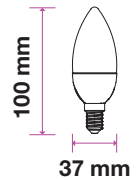

MODEL	WATTS	EQ.WATTS	LUMENS	BASE	SHAPE	BOX QTY.
VT-294D	5.5w	40w	470	E14	Candle	200 pcs
SKU: 859 | 3000K WARM WHITE