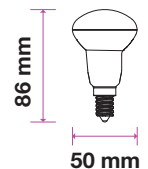

MODEL	WATTS	EQ.WATTS	LUMENS	BASE	SHAPE	BOX QTY.
VT-250	6w	40w	470	E14	R50	200 pcs
SKU: 138	| 3000K WARM WHITE					
SKU: 139	| 4000K DAY WHITE					
SKU: 140	| 6400K WHITE