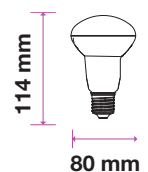

MODEL	WATTS	EQ.WATTS	LUMENS	BASE	SHAPE	BOX QTY.
VT-280	10w	75w	800	E27	R80	200 pcs
SKU: 135	| 3000K WARM WHITE					
SKU: 136	| 4000K DAY WHITE					
SKU: 137	| 6400K WHITE