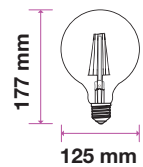

MODEL	WATTS	EQ.WATTS	LUMENS	BASE	SHAPE	BOX QTY.
VT-297	6w	55w	725	E27	G125	20 pcs

SKU: 291 | 2200K WARM WHITE