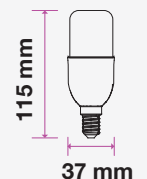

MODEL	WATTS	EQ.WATTS	LUMENS	BASE	SHAPE	BOX QTY.
VT-237	8w	55w	725	E27	T37	200 pcs
SKU: 144 | 3000K WARM WHITE SKU: 145 | 4000K DAY WHITE SKU: 146 | 6400K WHITE