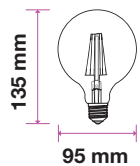

MODEL	WATTS	EQ.WATTS	LUMENS	BASE	SHAPE	BOX QTY.
VT-286	6w	60w	806	E27	G95	20 pcs

SKU: 294 | 2700K WARM WHITE