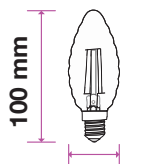

MODEL	WATTS	EQ.WATTS	LUMENS	BASE	SHAPE	BOX QTY.
VT-274	4w	35w	400	E14	Candle	100 pcs

SKU: 279 | 2700K WARM WHITE