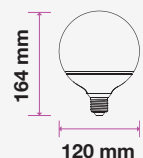

MODEL	WATTS	EQ.WATTS	LUMENS	BASE	SHAPE	BOX QTY.
VT-288	18w		2000	E27	G120	20 pcs
SKU: 123	| 3000K WARM WHITE					
SKU: 124	| 4000K DAY WHITE					
SKU: 125	| 6400K WHITE