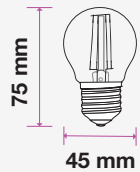

MODEL	WATTS	EQ.WATTS	LUMENS	BASE	SHAPE	BOX QTY.
VT-244	4w	35w	400	E27	G45	100 pcs

SKU: 280 | 2700K WARM WHITE