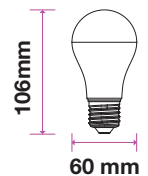

MODEL	WATTS	EQ.WATTS	LUMENS	BASE	SHAPE	BOX QTY.
VT-211	11w	70w	975	E27	A60	100 pcs

SKU: 177 | 3000K WARM WHITE
SKU: 178 | 4000K DAY WHITE
SKU: 179 | 6400K WHITE