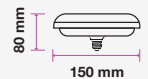

LED BULBS

UFO Bulb

V-TAC's Big Bulb range are ready to meet lighting demands for big spaces that require broader lighting with its range of unique designs, all with significantly greater luminous flux. This range has lamps with diameter ranging from 75mm up to 250mm. Despite the great size, these LED big bulbs are equipped with modern thermal management so it will not heat up and has IP-protected Samsung LED for maximum efficiency.

- **30,000 hrs Lifespan**
- **AC:220-240V,50Hz**
- **CRI: >80**

5 YEAR
WARRANTY*

MODEL	WATTS	EQ.WATTS	LUMENS	BASE	SHAPE	BOX QTY.
VT-216	15w	80w	1200	E27	F150	20 pcs
SKU: 213	| 3000K WARM WHITE					
SKU: 214	| 4000K DAY WHITE					
SKU: 215	| 6400K WHITE					

MODEL	WATTS	EQ.WATTS	LUMENS	BASE	SHAPE	BOX QTY.
VT-224	24w	120w	1900	E27	F200	20 pcs
SKU: 216	| 3000K WARM WHITE					
SKU: 217	| 4000K DAY WHITE					
SKU: 218	| 6400K WHITE					

MODEL	WATTS	EQ.WATTS	LUMENS	BASE	SHAPE	BOX QTY.
VT-235	36w	170w	2900	E27	F250	20 pcs
SKU: 219	| 3000K WARM WHITE					
SKU: 220	| 4000K DAY WHITE					
SKU: 221	| 6400K WHITE