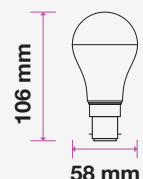

MODEL	WATTS	EQ.WATTS	LUMENS	BASE	SHAPE	BOX QTY.
VT-259D	9w	60	806	B22	A58	100 pcs
SKU: 852 | 3000K WARM WHITE