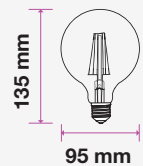

**3** YEAR  
WARRANTY\*

G95

G125

ST64

MODEL	WATTS	EQ.WATTS	LUMENS	BASE	SHAPE	BOX QTY.
VT-296	6w	55w	725	E27	G95	20 pcs

SKU: 293 | 2200K WARM WHITE

MODEL	WATTS	EQ.WATTS	LUMENS	BASE	SHAPE	BOX QTY.
VT-297	6w	55w	725	E27	G125	20 pcs