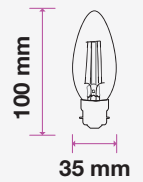

## Candle

Candle | B22

Candle | E14

Twist Candle

Flame Candle

MODEL	WATTS	EQ.WATTS	LUMENS	BASE	SHAPE	BOX QTY.
<b>VT-222</b>	<b>4w</b>	<b>40w</b>	<b>400</b>	<b>B22</b>	<b>Candle</b>	<b>192 pcs</b>

SKU: 105 | 3000K WARM WHITE