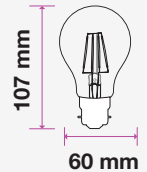

MODEL	WATTS	EQ.WATTS	LUMENS	BASE	SHAPE	BOX QTY.
VT-228	4w	35w	350	B22	A60	96 pcs
SKU:107 | 2200K WARM WHITE