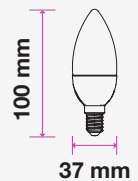

HIGH LUMEN BULBS

C37 | G45 | P45

Available in warm to bright color temperatures, this high-lumen range includes candelabra-style C37 lamps, 45mm diameter spheroid/ping pong G45 bulbs, and 45mm pear-shaped bulbs for a complete selection of lamps to meet a desired combination for mood and task lighting in residential and commercial spaces.

- **A++ energy rating**
- **120 lm/w**
- **30,000-hr lifespan**
- **200° Beam Angle**
- **AC:220-240V,50Hz**
- **CRI: >80**

5 YEAR
WARRANTY*

MODEL	WATTS	EQ.WATTS	LUMENS	BASE	SHAPE	BOX QTY.
VT-255	4.5w	40w	470	E14	Candle	200 pcs
SKU: 258 | 3000K WARM WHITE SKU: 259 | 4000K DAY WHITE SKU: 260 | 6400K WHITE						

MODEL	WATTS	EQ.WATTS	LUMENS	BASE	SHAPE	BOX QTY.
VT-245	4.5w	40w	470	E27	G45	200 pcs
SKU: 261 | 3000K WARM WHITE SKU: 262 | 4000K DAY WHITE SKU: 263 | 6400K WHITE						

MODEL	WATTS	EQ.WATTS	LUMENS	BASE	SHAPE	BOX QTY.
VT-225	4.5w	40w	470	E14	P45	200 pcs
SKU: 264 | 3000K WARM WHITE SKU: 265 | 4000K DAY WHITE SKU: 266 | 6400K WHITE