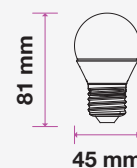

# LED PLASTIC BULBS

G45 | P45

**5** YEAR WARRANTY\*

G45

P45

MODEL WATTS EQ.WATTS LUMENS BASE SHAPE BOX QTY.  
**VT-246 5.5w 40w 470 E27 G45 200 pcs**

SKU: 174 | 3000K WARM WHITE  
 SKU: 175 | 4000K DAY WHITE  
 SKU: 176 | 6400K WHITE