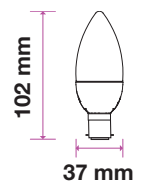

MODEL	WATTS	EQ.WATTS	LUMENS	BASE	SHAPE	BOX QTY.
VT-299D	5.5w	40w	470	B15	Candle	200 pcs

SKU: 861 | 3000K WARM WHITE